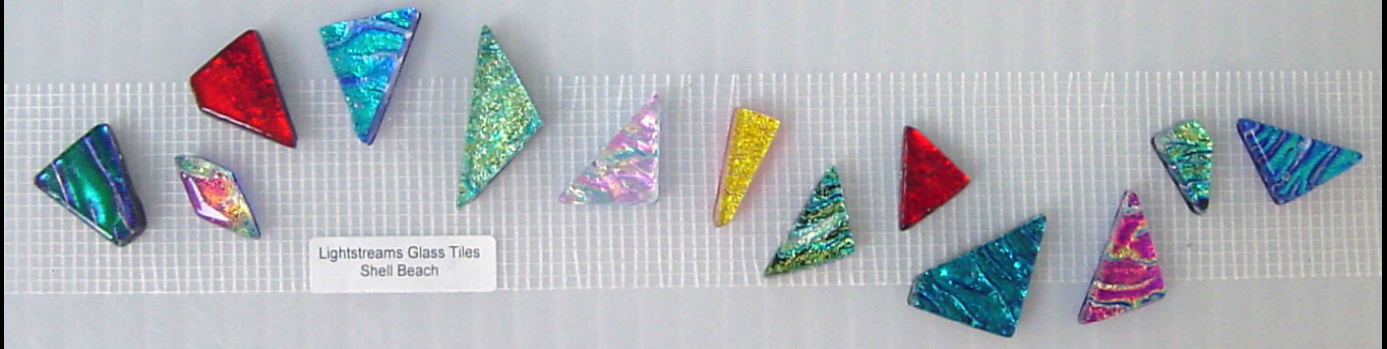

Lightstreams Glass Tile Shell Beach

Defining Beauty in Glass Tile

Shell Beach consists of various patterns and random shapes of Lightstreams' Jewel Glass Accent Tiles that are mesh-mounted on 12 inch strips. Shell Beach is a wonderful accent for swimming pools steps, swim-outs, spa benches, and pool floors. They look like sparkling jeweled sea shells that have washed up onto a sandy beach.

These mesmerizing accent tiles are sold by the linear foot, with a 10 linear foot minimum order.

Please note it is inherent with hand-crafted art glass tiles that each tile, even within the same style, be unique. No two tiles will look exactly alike. These photos are provided as a guide to the general look of each style. All stated sizes are nominal.