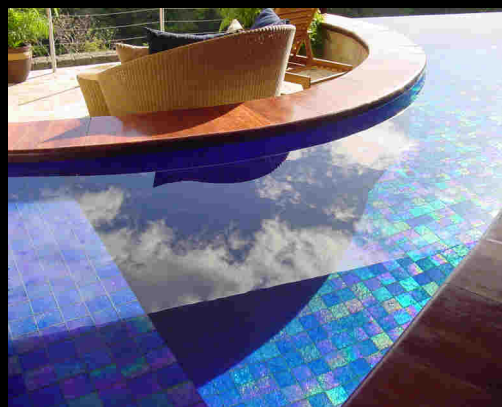

Intense Blue

For more information on Lightstreams products, projects, or pricing, please contact us:

- 2587 Wyandotte Street
- Mountain View, CA 94043
- 650-966-8375
- 650-966-8575 (Fax)
- www.lightstreamsglasstile.com
- sales@lightstreamsglasstile.com

For information on Jade Mountain Resort:

- www.jademountainstlucia.com