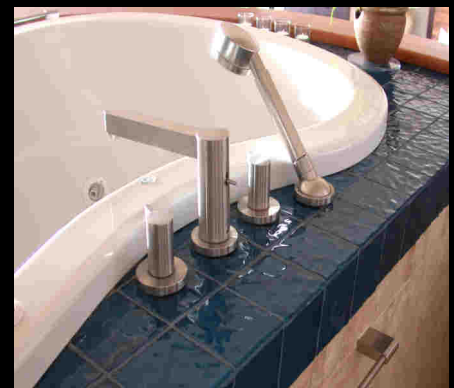

Peacock

For more information on Lightstreams products, projects, or pricing, please contact us:

- 2587 Wyandotte Street
- Mountain View, CA 94043
- 650-966-8375
- 650-966-8575 (Fax)
- www.lightstreamsglasstile.com
- sales@lightstreamsglasstile.com

For information on Jade Mountain Resort:

- www.jademountainstlucia.com