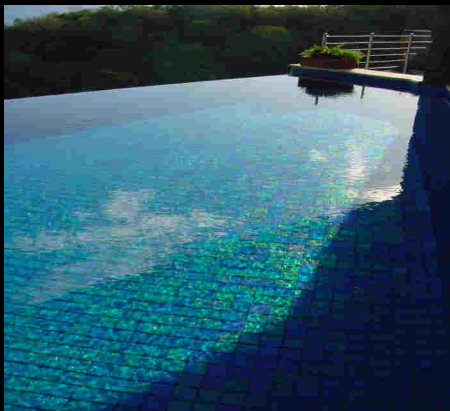

Turquoise

For more information on Lightstreams products, projects, or pricing, please contact us:

- 2587 Wyandotte Street
- Mountain View, CA 94043
- 650-966-8375
- 650-966-8575 (Fax)
- www.lightstreamsglasstile.com
- sales@lightstreamsglasstile.com

For information on Jade Mountain Resort:

- www.jademountainstlucia.com