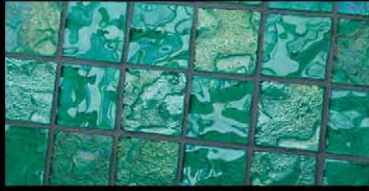

The Gold Iridescent Collection

Cloud

Steel Blue

Aquamarine

Sage

Amber

Bronze

Crimson

Silverado

Obsidian

All-tile swimming pool and spa in Gold Iridescent Aquamarine

All-tile pool and spa in a mix of Gold Iridescent Steel Blue, Bronze, and Silverado

Gold Iridescent Collection Glass Tile Features

- Manufactured in 2"x2" and 3"x3" sized tiles
- Reversible -- shiny and smooth on one side, reversing to a textured side with gold, bronze, burnt-oxide rich iridescent colors
- Edges and corners are smooth to the touch
- Exceptional clarity, visually complex, and permanent internal coloring
- Clear, front-surface tape mounting available in patterns of: all shiny, all textured, or a mix of both sides of the tile