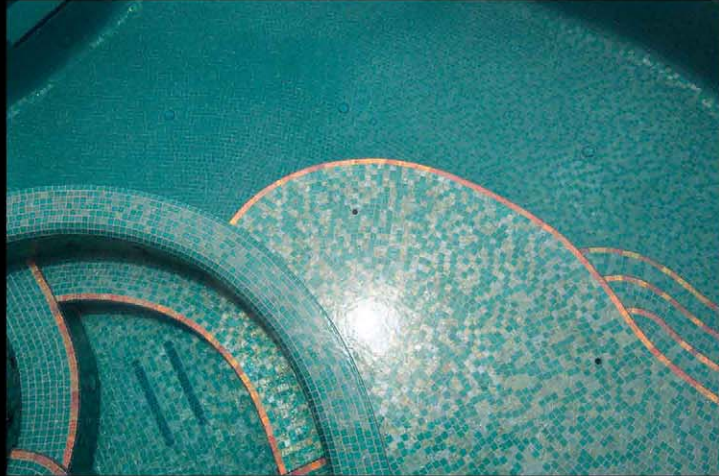

Silverado

Obsidian

All-tile swimming pool and spa in Gold Iridescent Aquamarine

All-tile pool and spa in a mix of Gold Iridescent Steel Blue, Bronze, and Silverado

Gold Iridescent Collection Glass Tile Features

- Manufactured in 2"x2" and 3"x3" sized tiles
- Reversible -- shiny and smooth on one side, reversing to a textured side with gold, bronze, burnt-oxide rich iridescent colors
- Edges and corners are smooth to the touch
- Exceptional clarity, visually complex, and permanent internal coloring
- Clear, front-surface tape mounting available in patterns of: all shiny, all textured, or a mix of both sides of the tile