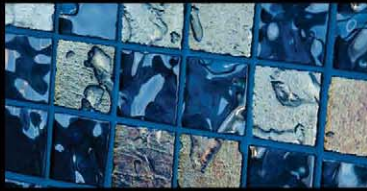

The Gold Iridescent Collection

Cloud

Steel Blue

Aquamarine

Sage

Amber

Bronze

Crimson

Silverado

Obsidian

All-tile swimming pool and spa in Gold Iridescent Aquamarine

All-tile pool and spa in a mix of Gold Iridescent Steel Blue, Bronze, and Silverado

Gold Iridescent Collection Glass Tile Features

- Manufactured in 2"x2" and 3"x3" sized tiles
- Reversible -- shiny and smooth on one side, reversing to a textured side with gold, bronze, burnt-oxide rich iridescent colors
- Edges and corners are smooth to the touch
- Exceptional clarity, visually complex, and permanent internal coloring
- Clear, front-surface tape mounting available in patterns of: all shiny, all textured, or a mix of both sides of the tile