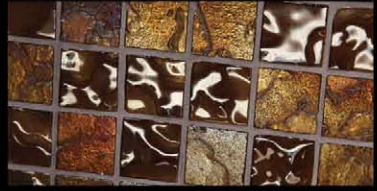

The Gold Iridescent Collection

Cloud

Steel Blue

Aquamarine

Sage

Amber

Bronze

Crimson

Silverado

Obsidian

All-tile swimming pool and spa in Gold Iridescent Aquamarine

All-tile pool and spa in a mix of Gold Iridescent Steel Blue, Bronze, and Silverado

Gold Iridescent Collection Glass Tile Features

- Manufactured in 2"x2" and 3"x3" sized tiles
- Reversible -- shiny and smooth on one side, reversing to a textured side with gold, bronze, burnt-oxide rich iridescent colors
- Edges and corners are smooth to the touch
- Exceptional clarity, visually complex, and permanent internal coloring
- Clear, front-surface tape mounting available in patterns of: all shiny, all textured, or a mix of both sides of the tile