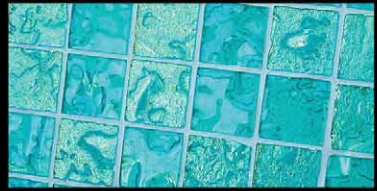

The Gold Iridescent Collection

Cloud

Steel Blue

Aquamarine

Sage

Amber

Bronze

Crimson

Silverado

Obsidian

All-tile swimming pool and spa in Gold Iridescent Aquamarine

All-tile pool and spa in a mix of Gold Iridescent Steel Blue, Bronze, and Silverado

Gold Iridescent Collection Glass Tile Features

- Manufactured in 2"x2" and 3"x3" sized tiles
- Reversible -- shiny and smooth on one side, reversing to a textured side with gold, bronze, burnt-oxide rich iridescent colors
- Edges and corners are smooth to the touch
- Exceptional clarity, visually complex, and permanent internal coloring
- Clear, front-surface tape mounting available in patterns of: all shiny, all textured, or a mix of both sides of the tile