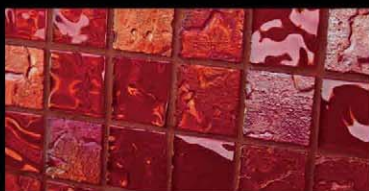

The Gold Iridescent Collection

Cloud

Steel Blue

Aquamarine

Sage

Amber

Bronze

Crimson

Silverado

Obsidian

All-tile swimming pool and spa in Gold Iridescent Aquamarine

All-tile pool and spa in a mix of Gold Iridescent Steel Blue, Bronze, and Silverado

Gold Iridescent Collection Glass Tile Features

- Manufactured in 2"x2" and 3"x3" sized tiles
- Reversible -- shiny and smooth on one side, reversing to a textured side with gold, bronze, burnt-oxide rich iridescent colors
- Edges and corners are smooth to the touch
- Exceptional clarity, visually complex, and permanent internal coloring
- Clear, front-surface tape mounting available in patterns of: all shiny, all textured, or a mix of both sides of the tile