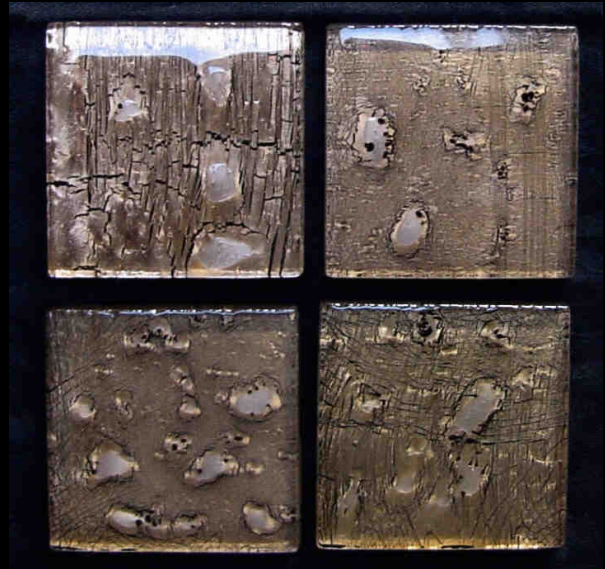

Lightstreams Glass Tile 24K Gold Tiles

Defining Beauty in Glass Tile

24K Gold on Black 2"x 2" Glass Tiles used as a fireplace surround

24K Gold Crackle 2"x 2" Glass Tiles with Renaissance Collection Intense Blue 4"x4" Glass Field Tiles

Please note it is inherent with hand-crafted art glass tiles that each tile, even within the same style, be unique. No two tiles will look exactly alike. These photos are provided as a guide to the general look of each style. All stated sizes are nominal.