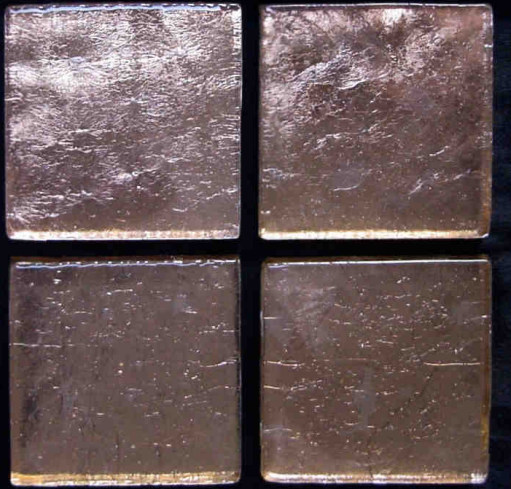

Lightstreams Glass Tile 24K Gold Tiles

Defining Beauty in Glass Tile

24K Gold on Black 2"x 2" Glass Tiles used as a fireplace surround

24K Gold Crackle 2"x 2" Glass Tiles with Renaissance Collection Intense Blue 4"x4" Glass Field Tiles

Please note it is inherent with hand-crafted art glass tiles that each tile, even within the same style, be unique. No two tiles will look exactly alike. These photos are provided as a guide to the general look of each style. All stated sizes are nominal.